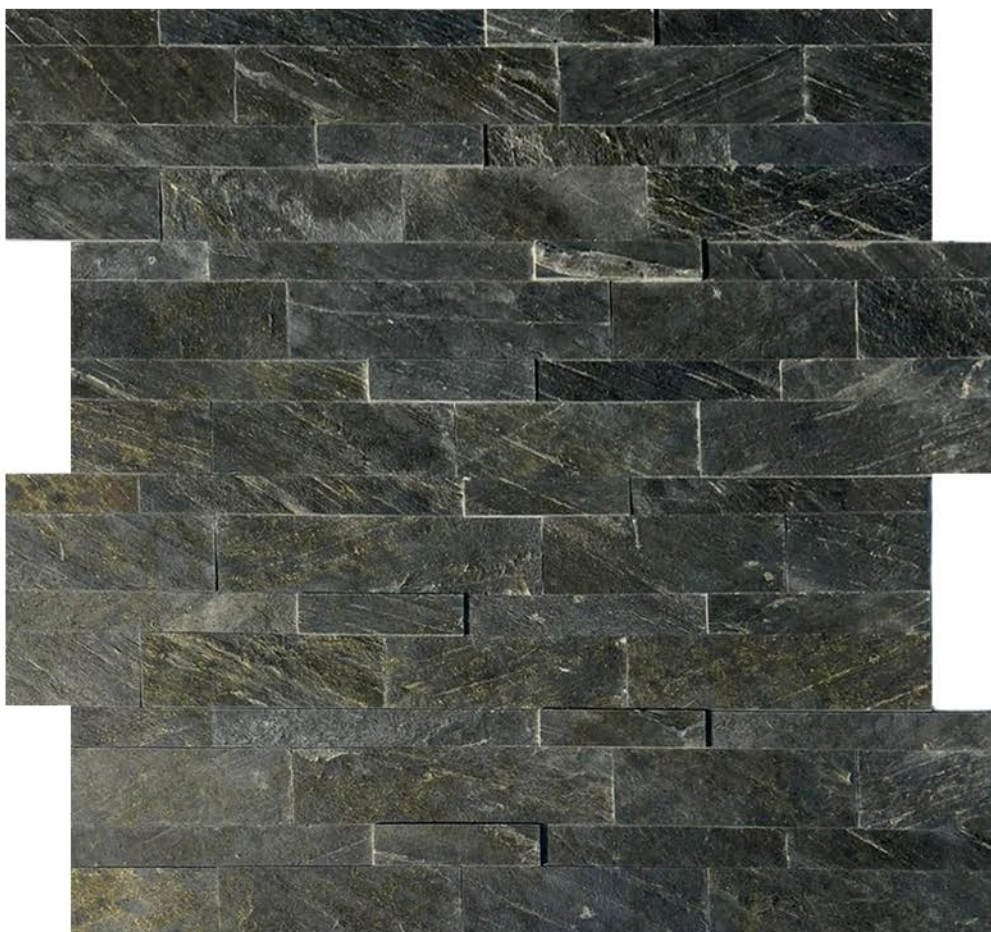

3D PEEL & STICK SELF ADHESIVE WALLING

SIZE : 15 X 60 CM

LUXURY METAL GOLD