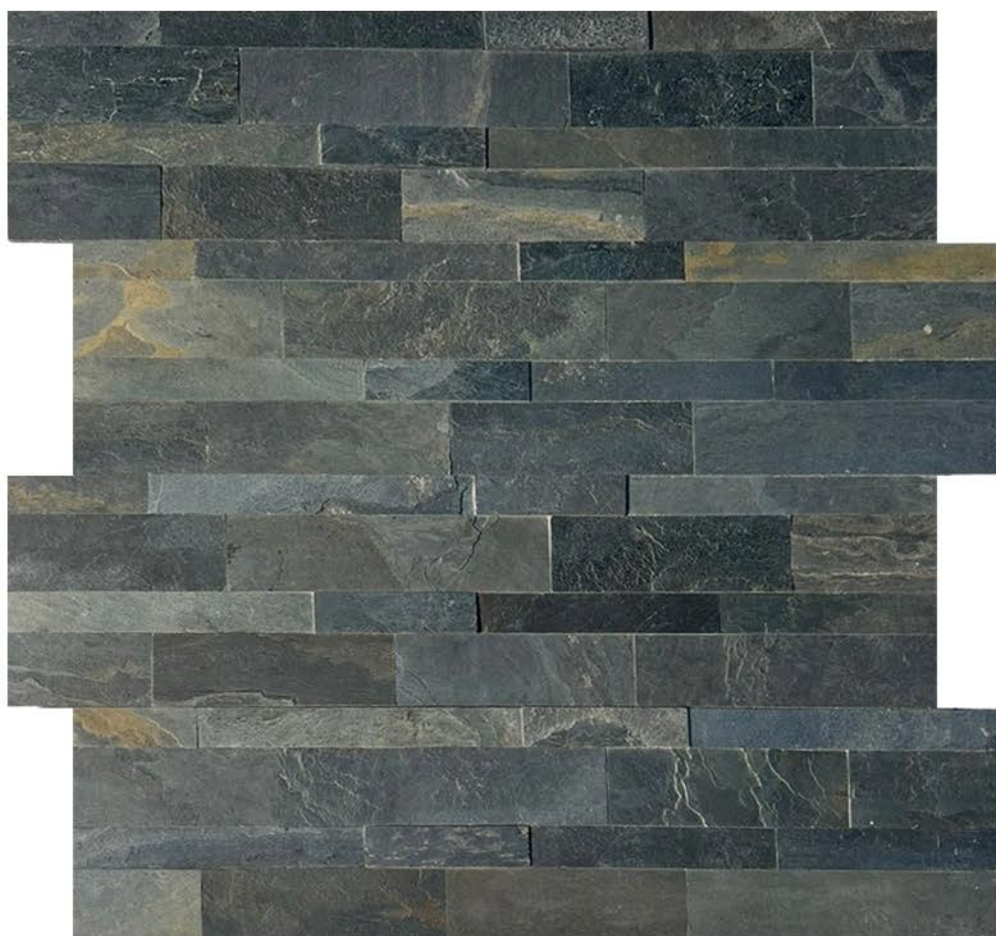

3D PEEL & STICK SELF ADHESIVE WALLING

SIZE : 15 X 60 CM

HELSINKI